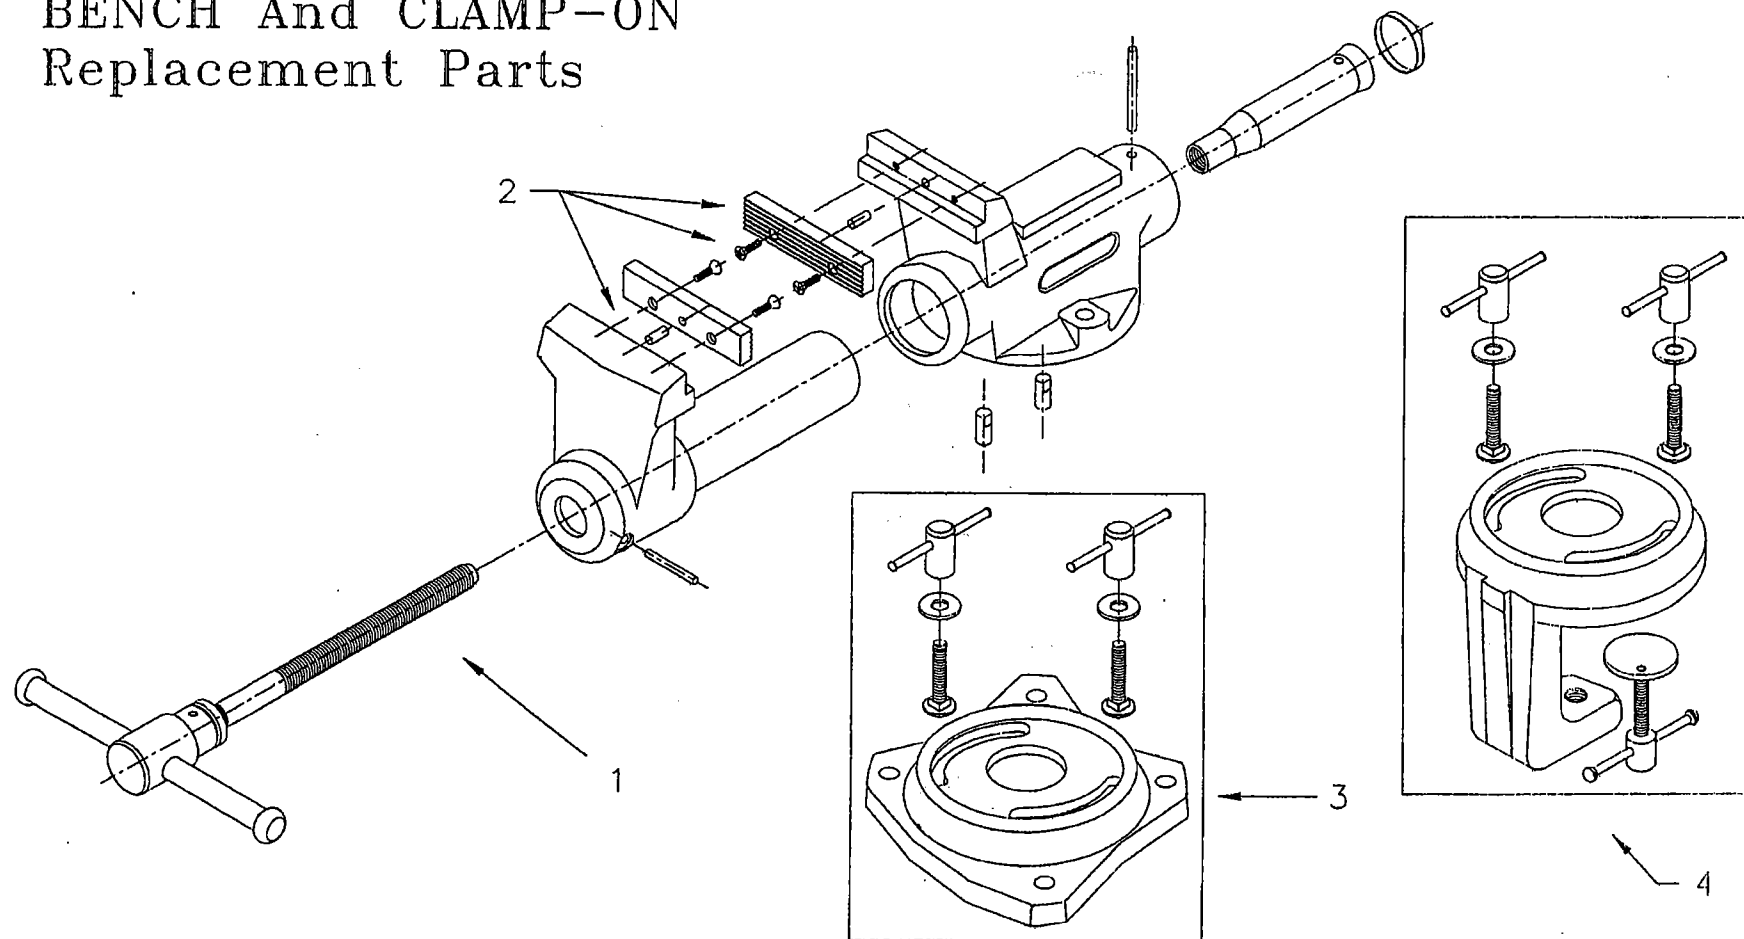

SUPER JUNIOR VISE BENCH And CLAMP-ON Replacement Parts

WILTON MODEL NUMBER	WISE TYPE AND MOUNTING CONFIGURATION	ITEM #1 SPINDLE ASSEMBLY	ITEM #2 STRIATED JAW INSERTS	ITEM #3 BOLT DOWN SWIVEL BASE	ITEM #4 CLAMP-ON SWIVEL BASE
CBV-65 CBV-100	CLAMP-ON MODEL WITH SWIVEL BASE	2900260 2900290	2900270 2900300		2900250 2900280
SBV-65 SBV-100	BENCH MOUNTED MODEL WITH BOLT DOWN SWIVEL BASE	2900260 2900290	2900270 2900300	2900310 2900320	